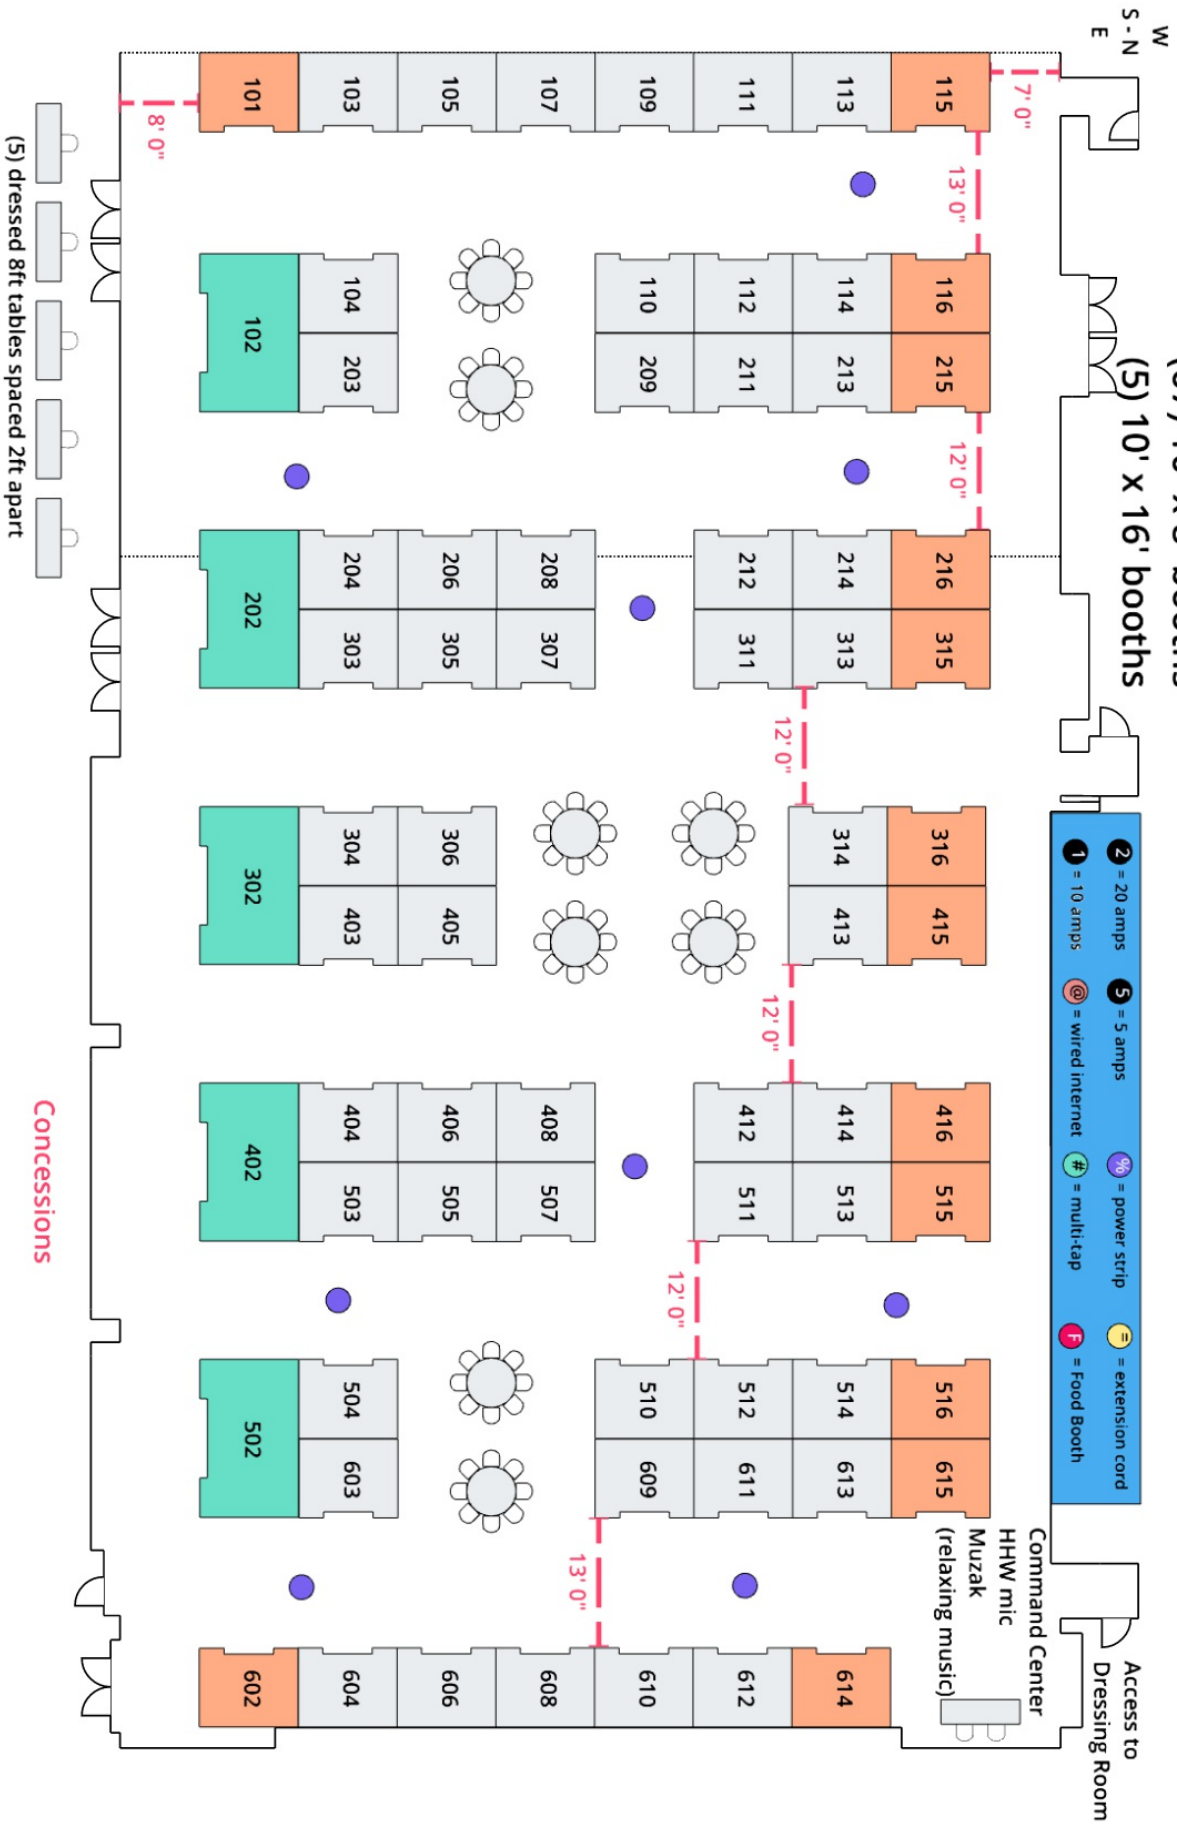

Holistic Health Expo

(67) 10' x 8' booths

(5) 10' x 16' booths

10 Feet